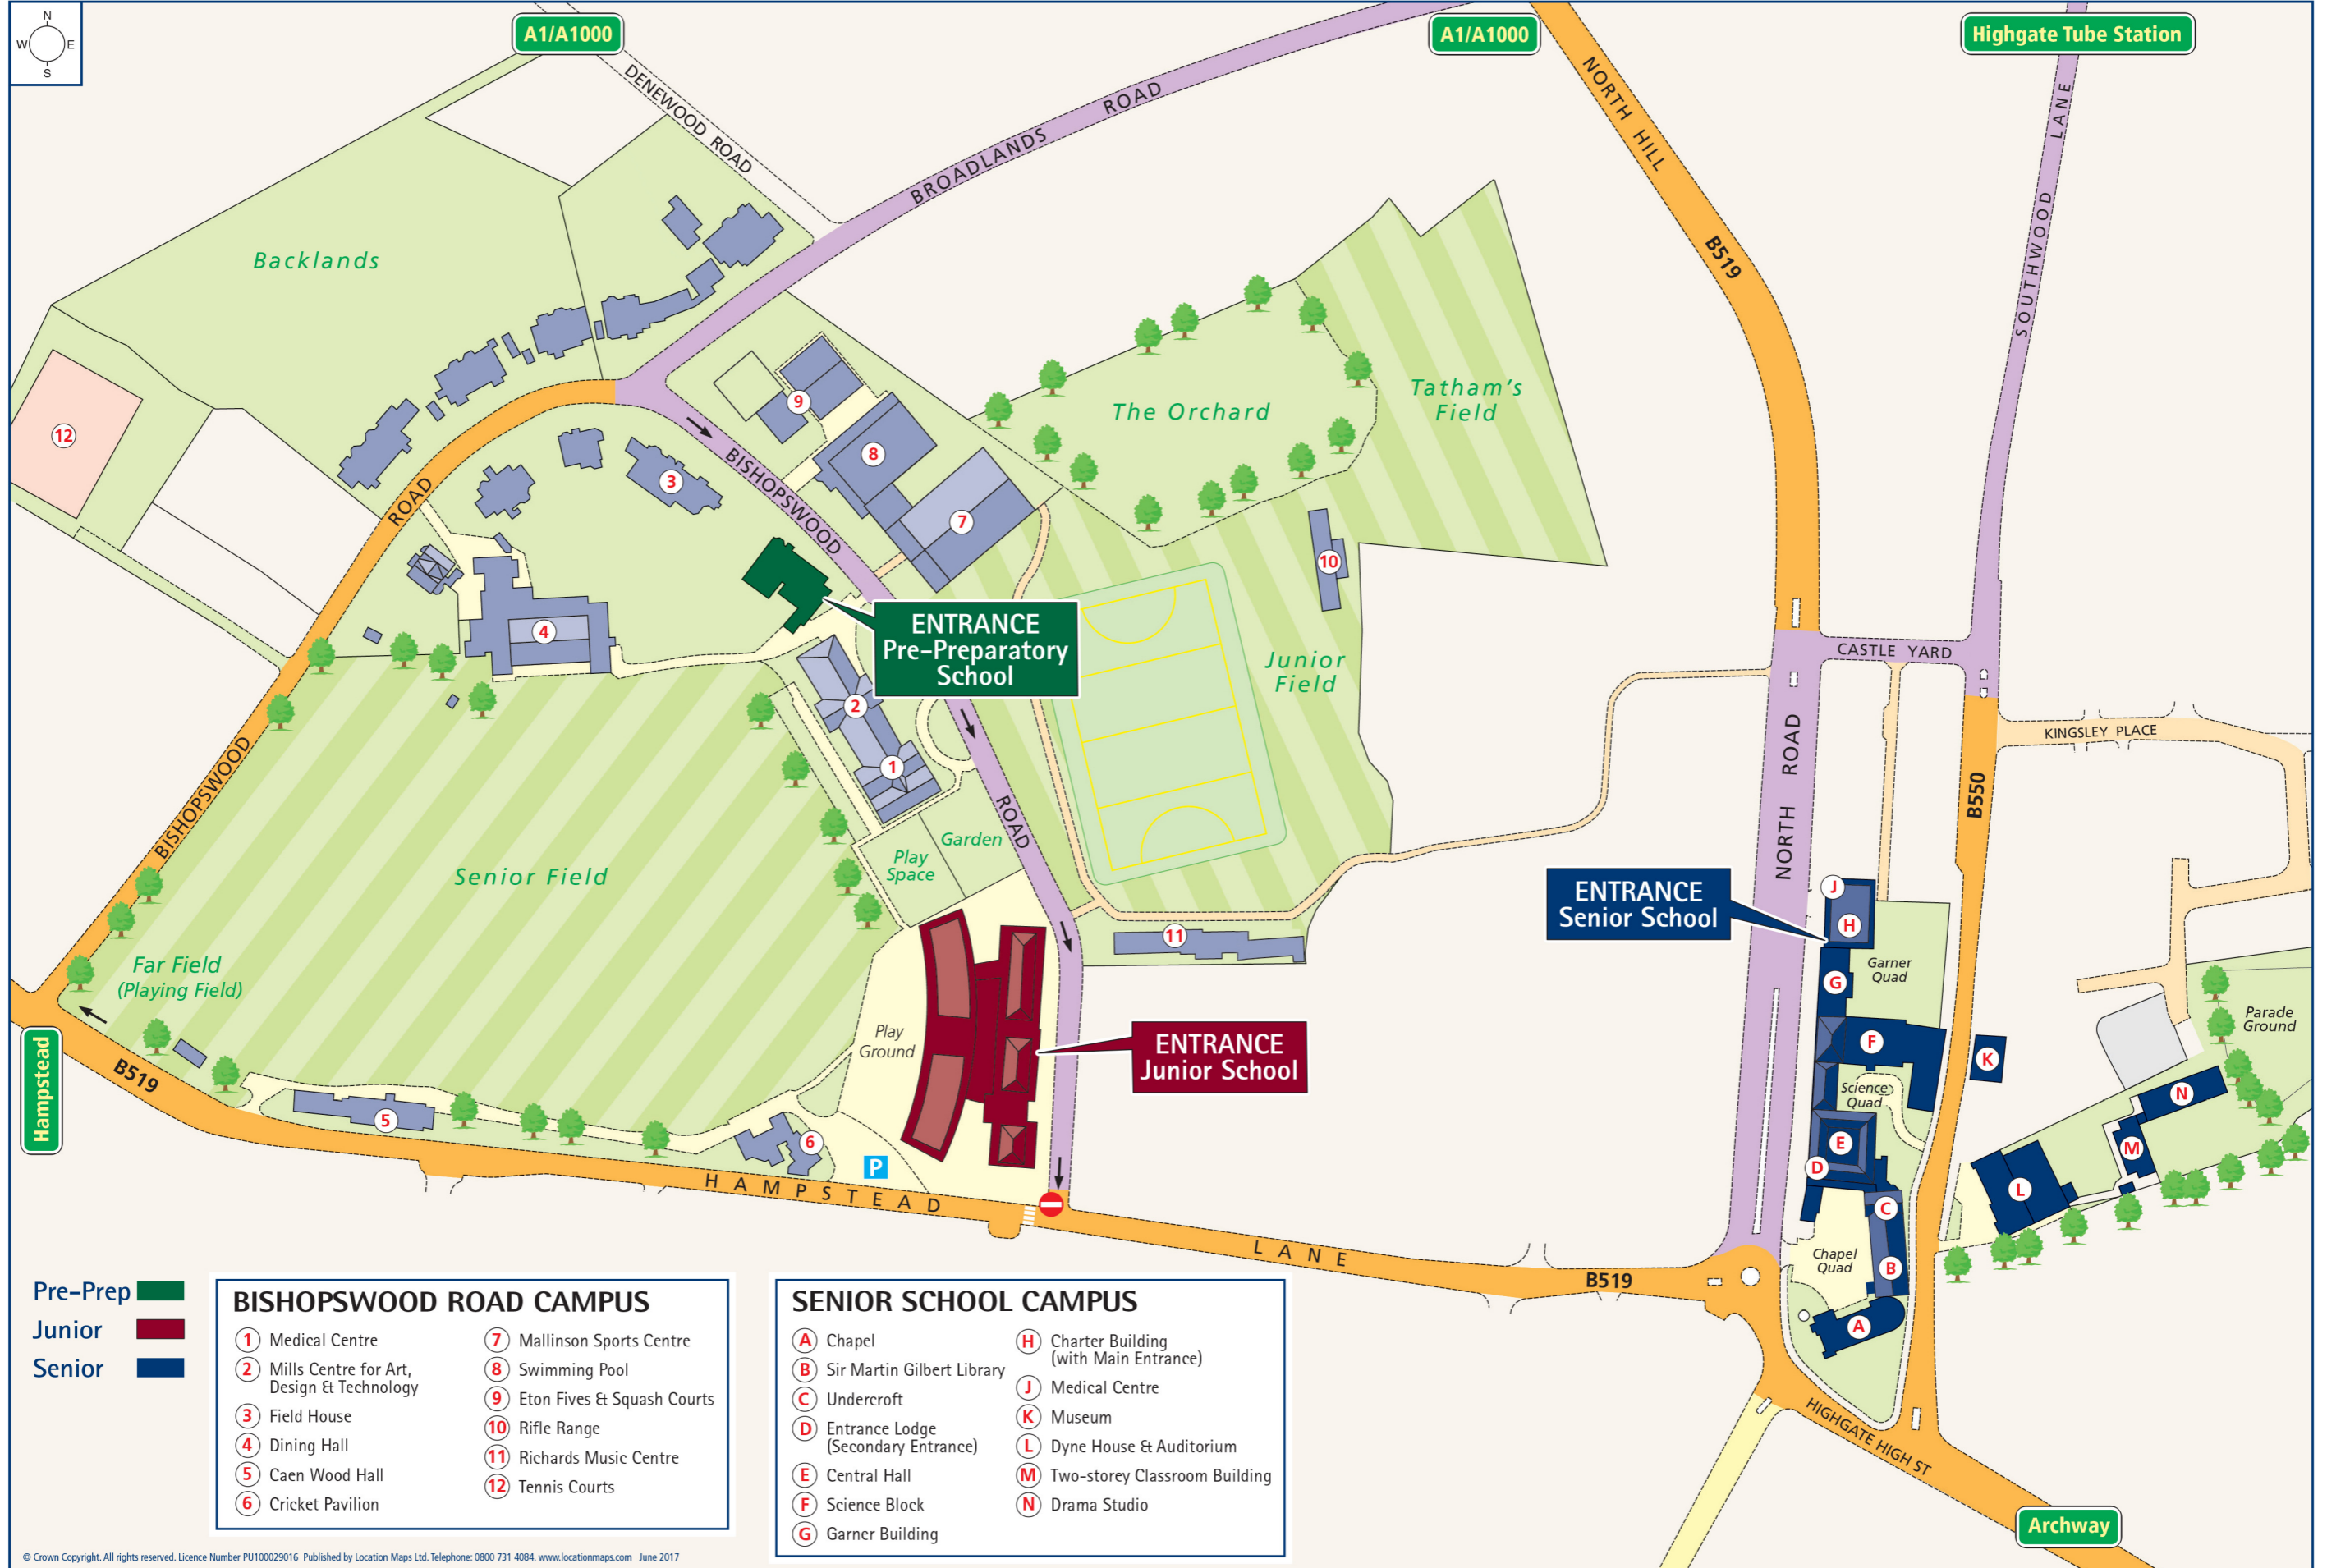

## By underground

Highgate is on the High Barnet branch of the Northern Line. From Highgate station it is about 8 minutes' walk uphill to the Senior School and 10 minutes' walk uphill from Archway station. To walk from Highgate underground station avoid the two exits at the top of the first escalator but turn right and take the escalator up to the Archway Road, go out through the door and turn right. At the traffic lights turn left into Southwood Lane (uphill) and at the mini roundabout go straight ahead for Senior School (or turn right into the Park leading to Broadlands Road for Junior School or Pre-Prep).

**To Senior School** continue straight ahead for another 500 metres then turn right into Castle Yard and left onto North Road. The entrance is 50 metres along on the left. **To Junior School or Pre-Prep** having entered the Park continue straight ahead through the pedestrian walkway and cross the zebra crossing into Broadlands Road. After 500 metres there is a T-junction with Bishopswood Road. Turn left at the pillar box and the Pre-Prep entrance is 50 metres on the right and the entrance to the Junior School is 200 metres beyond the Pre-Prep.