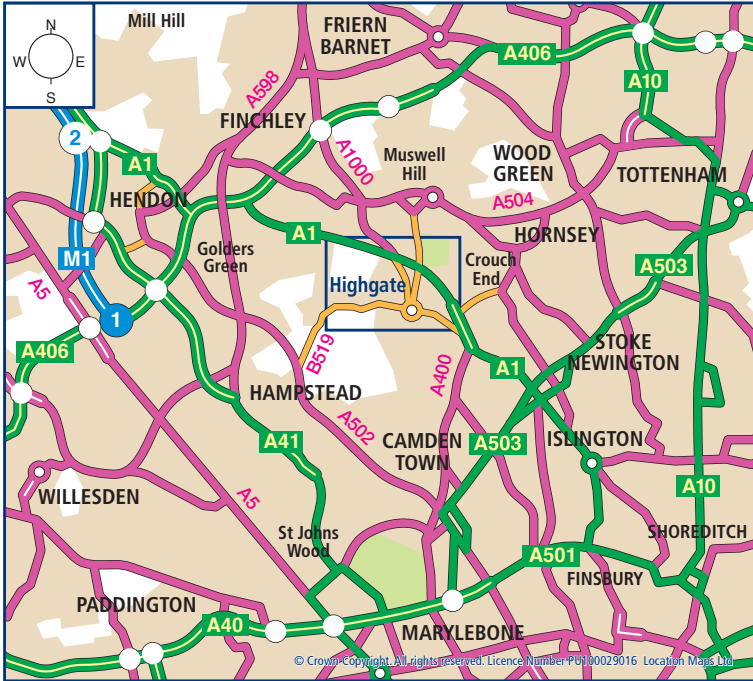

### By Road

Highgate Village can be approached from the north via the A1 or A1000 and then Highgate North Hill. From Kentish Town use Highgate West Hill and from Holloway and the south use Highgate Hill. From Muswell Hill use Muswell Hill Road and then Southwood Lane. For Junior School or Pre-Prep park in Bishopswood Road. For Senior School appointments, a parking space can sometimes be reserved on request inside the school gates on North Road