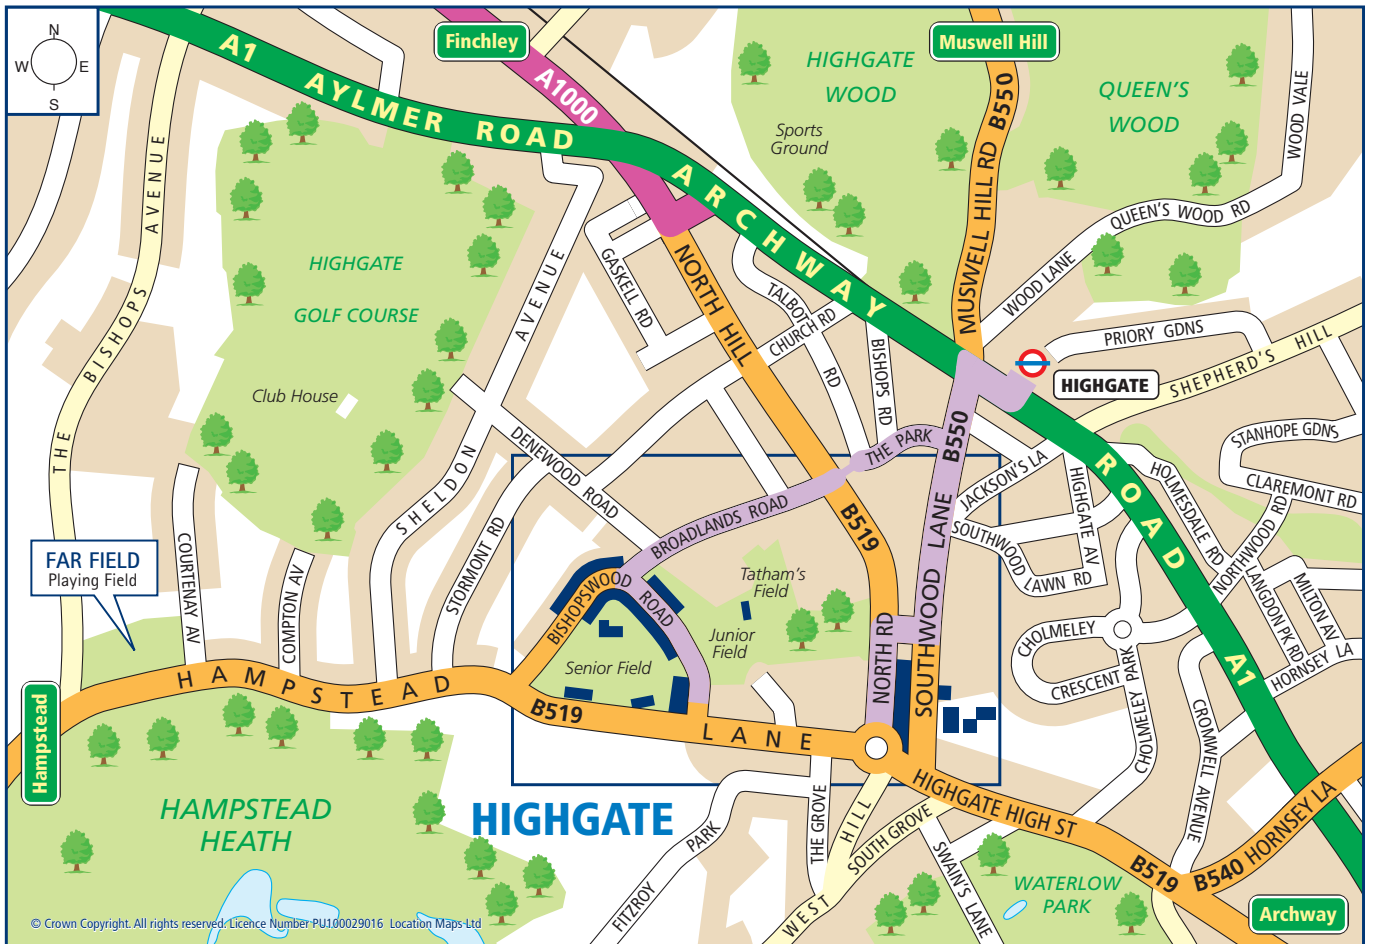

### By Road

Highgate Village can be approached from the north via the A1 or A1000 and then Highgate North Hill. From Kentish Town use Highgate West Hill and from Holloway and the south use Highgate Hill. From Muswell Hill use Muswell Hill Road and then Southwood Lane. For Junior School or Pre-Prep park in Bishopswood Road. For Senior School appointments, a parking space can sometimes be reserved on request inside the school gates on North Road

## By underground

Highgate is on the High Barnet branch of the Northern Line. From Highgate station it is about 8 minutes' walk uphill to the Senior School and 10 minutes' walk uphill from Archway station. To walk from Highgate underground station avoid the two exits at the top of the first escalator but turn right and take the escalator up to the Archway Road, go out through the door and turn right. At the traffic lights turn left into Southwood Lane (uphill) and at the mini roundabout go straight ahead for Senior School (or turn right into the Park leading to Broadlands Road for Junior School or Pre-Prep).

**To Senior School** continue straight ahead for another 500 metres then turn right into Castle Yard and left onto North Road. The entrance is 50 metres along on the left. **To Junior School or Pre-Prep** having entered the Park continue straight ahead through the pedestrian walkway and cross the zebra crossing into Broadlands Road. After 500 metres there is a T-junction with Bishopswood Road. Turn left at the pillar box and the Pre-Prep entrance is 50 metres on the right and the entrance to the Junior School is 200 metres beyond the Pre-Prep.